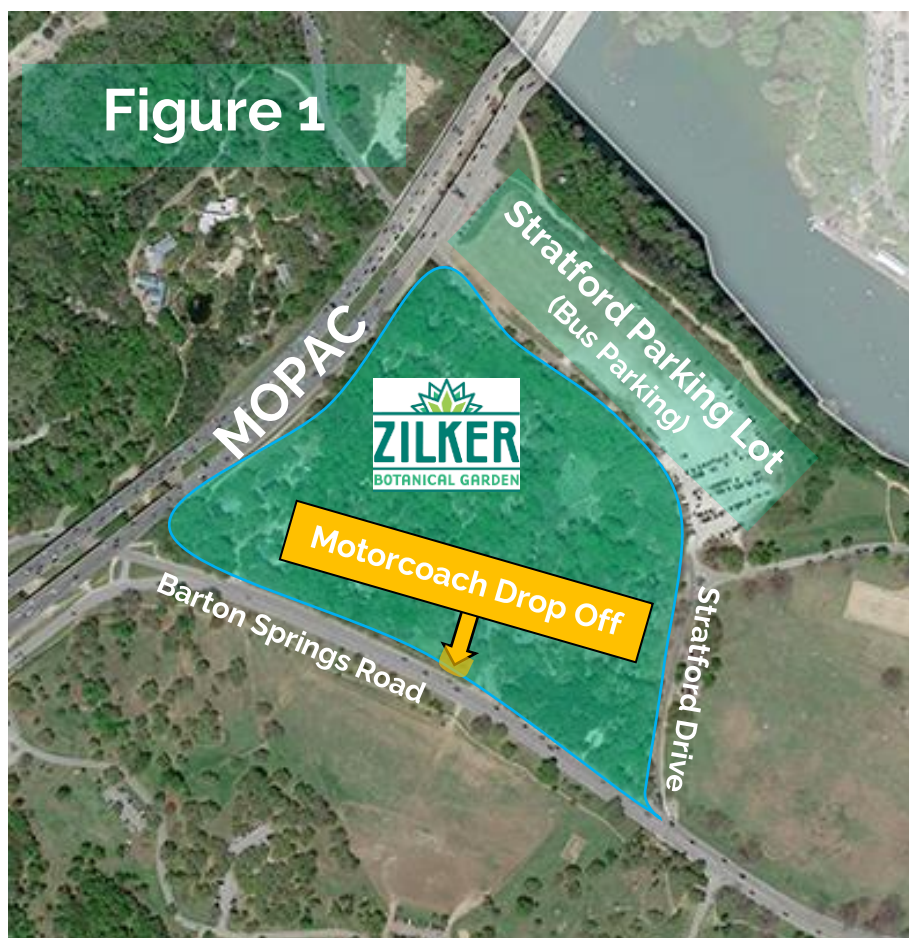

Motorcoach

Drop Off/Pick Up and Parking

Motorcoaches can drop-off/pick-up right outside our main gate at 2220 Barton Springs Rd (See **Figure 1**). The motorcoach can pull into the flat grassy lawn near the Metro Bus Stop (See **Figure 2**). Passengers will be greeted by Zilker Garden Staff and proceed through a pedestrian gate into the garden.

Figure 2

The motorcoach will then park in the Stratford Parking Lot, which can be accessed by driving down Barton Springs Rd, passing under MOPAC, making a U-Turn at Bee Cave Road then continuing onto Barton Springs Rd until Stratford Drive. Turn left onto Stratford and Park in the large lot on the right. (See **Figure 3**)

Stratford Directions

Garden Map