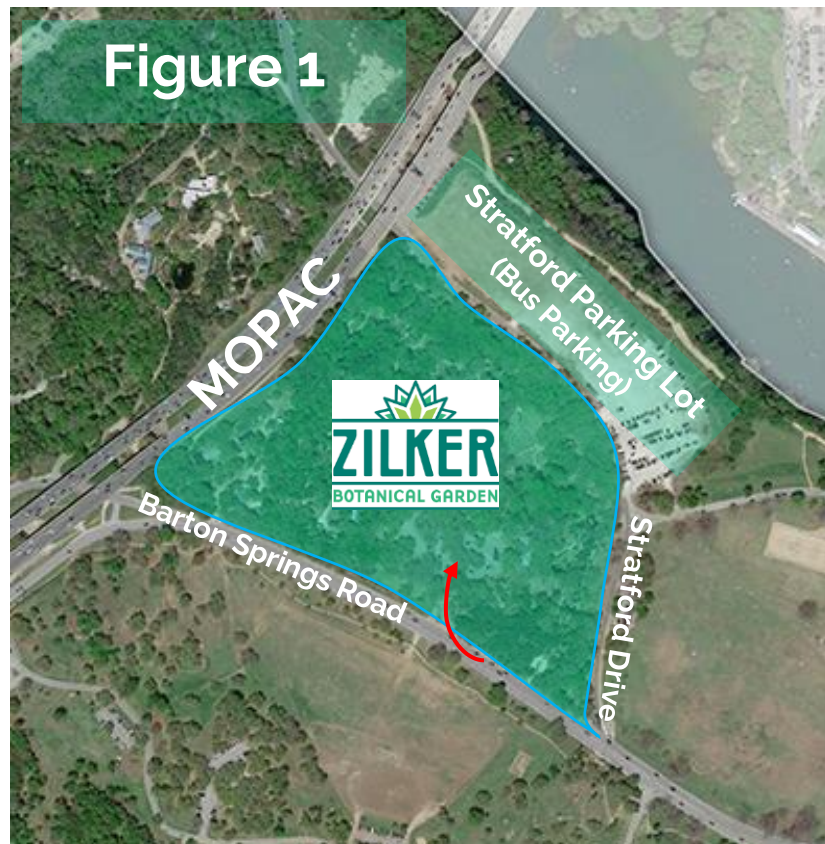

Van & Bus

Drop Off/Pick Up and Parking

Vans and Buses can proceed through our main gate at 2220 Barton Springs Rd. Proceed to the bright green kiosk for information on the drop-off location. (See **Figure 1**). If the group is having lunch in the garden, they will be directed to the back of the top lot by our hummingbird garden for drop off. If the group is not having lunch in the garden, then they will drop-off by the Flag Poles in front of the Garden Center.

Vans & buses can park in the back of the main lot if space permits, but will be redirected to park in the Stratford Parking Lot if necessary. The Stratford lot can be accessed by driving down Barton Springs Rd, passing under MOPAC, making a U-Turn at Bee Cave Road then continuing onto Barton Springs Rd until Stratford Drive. Turn left onto Stratford and Park in the large lot on the right. (See **Figure 2**)

Stratford Directions

Garden Map